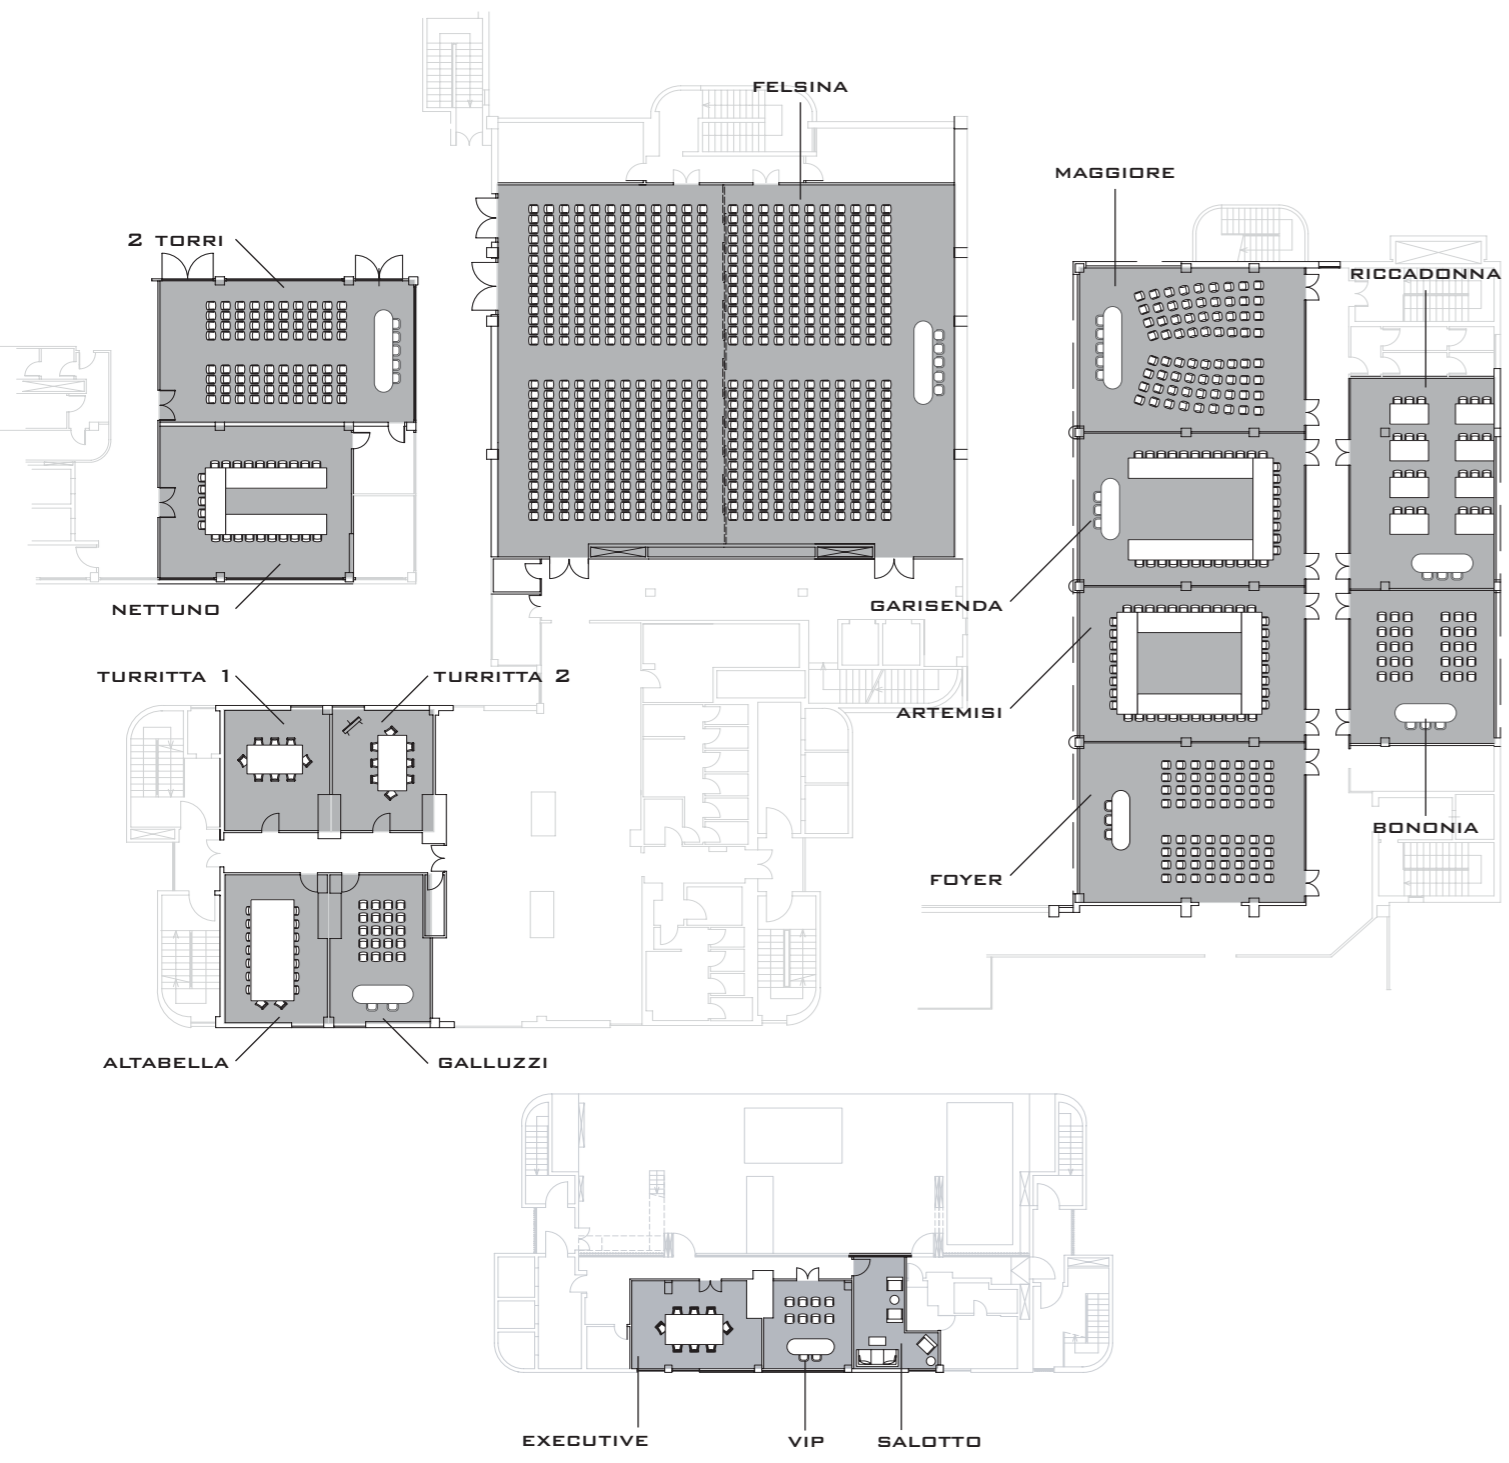

Meeting Center

AD OGNI MEETING LA SUA SOLUZIONE