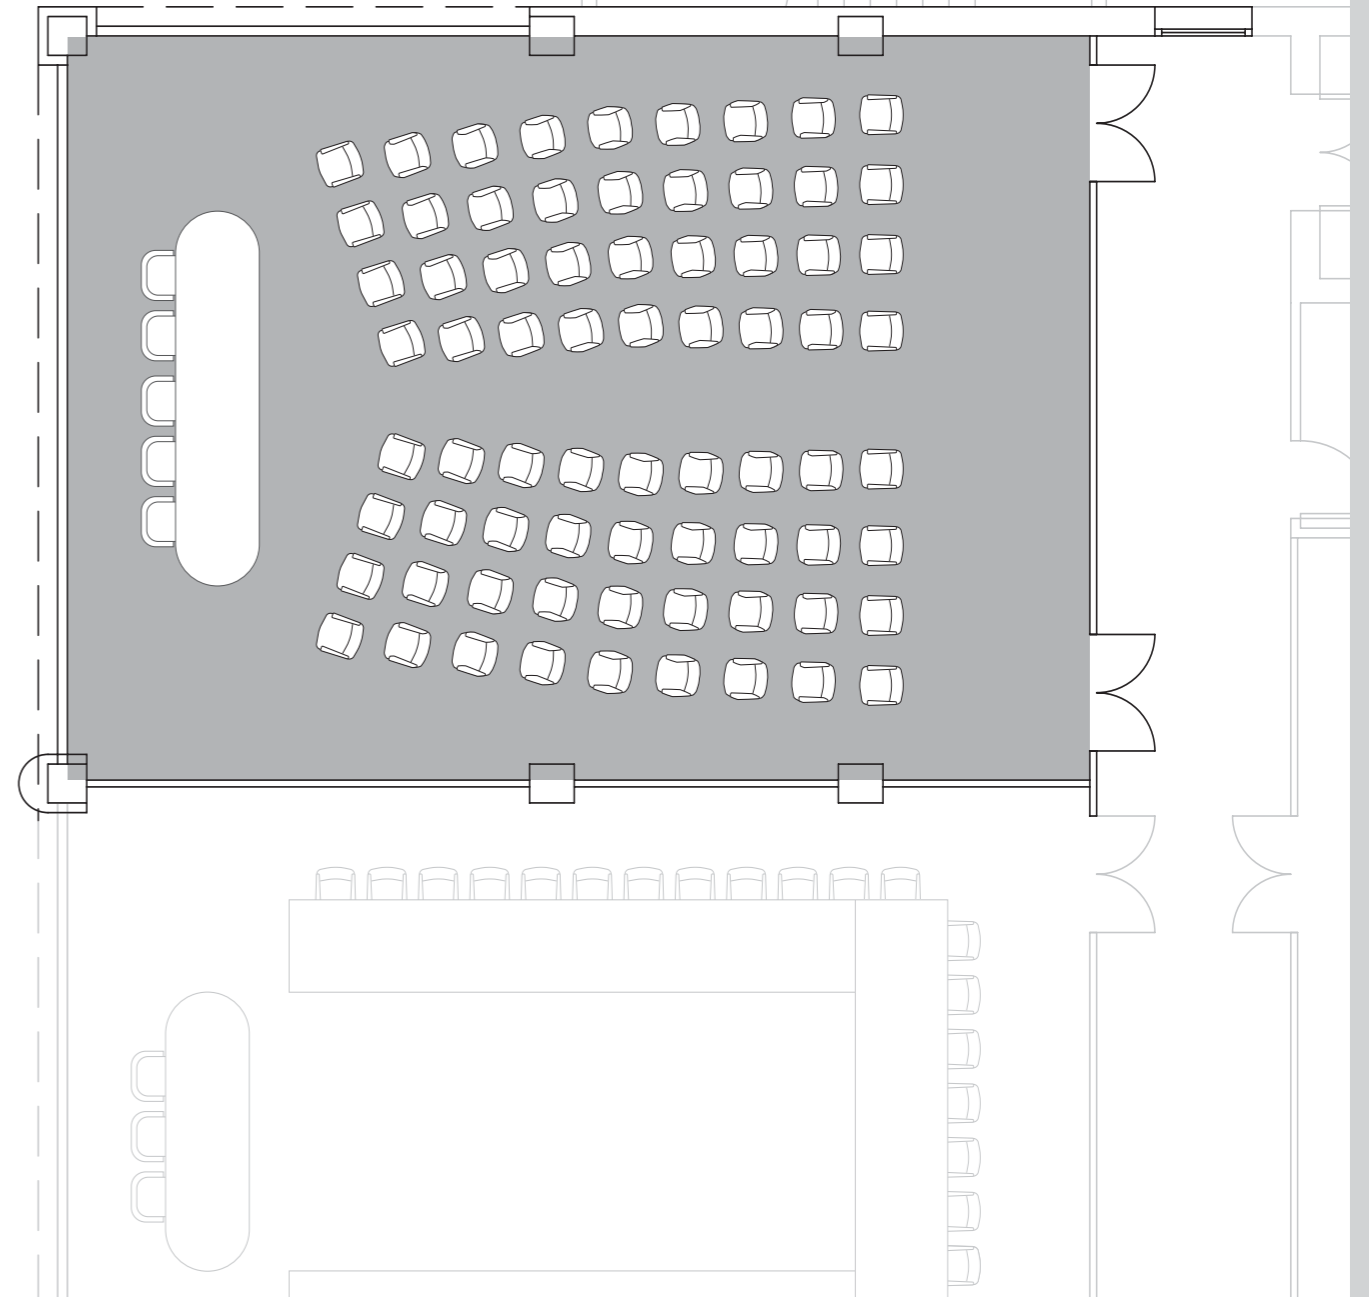

THE 17 MEETING ROOMS AT HOTEL TOWER HOST MEETINGS OF FROM 10 TO 400 PEOPLE. ALL ROOMS BENEFIT FROM NATURAL DAYLIGHT, ALSO FEATURING A FULL RANGE OF TECHNOLOGY APPLICATIONS.

Meeting Room

MAGGIORE

DIMENSIONE SALA MEASURE ROOM	7,50 M X 10,50 M 7,50 M X 10,50 M
SUPERFICIE SURFACE	79 MQ 79 MQ
ALTEZZA HEIGHT	2,70 M 2,70 M
 PLATEA THEATRE	70 PAX
 BANCHI SCUOLA CLASS ROOM	35 PAX
 FERRO DI CAVALLO "U" TABLE	30 PAX
 UNICO UNIQUE TABLE	35 PAX
 BANCHETTI BANQUET	60 PAX
 COCKTAIL COCKTAIL	70 PAX
LUCE NATURALE NATURAL LIGHT	

Meeting Room

GARISENDA

DIMENSIONE SALA 7,10 M X 10,50 M
MEASURE ROOM 7,10 M X 10,50 M

SUPERFICIE 75 MQ
SURFACE 75 MQ

ALTEZZA 2,70 M
HEIGHT 2,70 M

 **PLATEA** 60 PAX
THEATRE

 **BANCHI SCUOLA** 35 PAX
CLASS ROOM